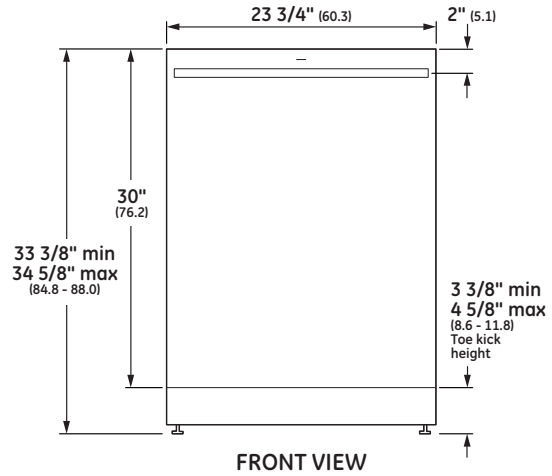

OVERALL DIMENSIONS

SPECIFICATIONS

Overall Width	23 3/4" (60.3 cm)
Overall Height	33 3/8" (84.8 cm) Min 34 5/8" (88.0 cm) Max
Overall Depth	24" (61 cm)
Door Clearance	25 1/2" (64.8 cm)
Overall Dishwasher Capacity	16 Place Settings
Minimum Cabinet Width	24" (61 cm)
Minimum Cabinet Depth	24" (61 cm)
Cutout Width	24" (61 cm)
Cutout Height	33 1/2" (85.1 cm) Min 34 3/4" (88.3 cm) Max
Electrical Requirements	9.0 A
Hose Length	No more than 12' (3.7 m)
Voltz/Hertz/Amps	115 V, 60 Hz, 15 or 20 amp circuit
Shipping Weight	139 lb (63 kg)

Dimensions in parentheses are in centimeters unless otherwise noted.

INSTALLATION

NOTES

- Ⓐ The dishwasher drain hose must be no more than 12 feet in length for proper drainage.
- Ⓑ Electrical connections are at the right front of the dishwasher and water connections are on the left. The hot water line should extend forward 30" to 40" from the rear wall. The electrical must extend forward at least 24" to reach the junction box.
- Ⓒ To prevent siphoning, an air gap or high drain loop must be used.