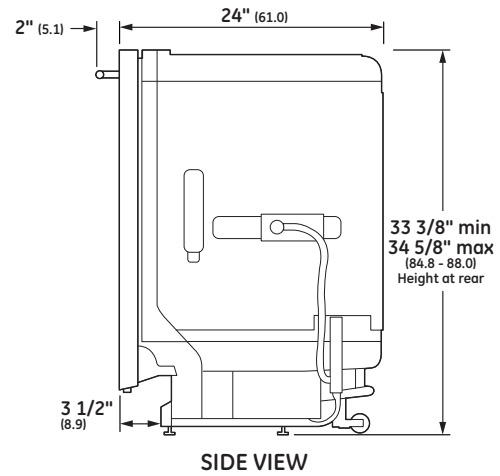

OVERALL DIMENSIONS

SPECIFICATIONS

Overall Width	23 3/4" (60.3 cm)
Overall Height	33 3/8" (84.8 cm) Min 34 5/8" (88.0 cm) Max
Overall Depth	24" (61 cm)
Door Clearance	25 1/2" (64.8 cm)
Overall Dishwasher Capacity	16 Place Settings
Minimum Cabinet Width	24" (61 cm)
Minimum Cabinet Depth	24" (61 cm)
Cutout Width	24" (61 cm)
Cutout Height	33 1/2" (85.1 cm) Min 34 3/4" (88.3 cm) Max
Electrical Requirements	9.0 A
Hose Length	No more than 12' (3.7 m)
Voltz/Hertz/Amps	115 V, 60 Hz, 15 or 20 amp circuit
Shipping Weight	139 lb (63 kg)

Dimensions in parentheses are in centimeters unless otherwise noted.

INSTALLATION

NOTES

- Ⓐ The dishwasher drain hose must be no more than 12 feet in length for proper drainage.
- Ⓑ Electrical connections are at the right front of the dishwasher and water connections are on the left. The hot water line should extend forward 30" to 40" from the rear wall. The electrical must extend forward at least 24" to reach the junction box.
- Ⓒ To prevent siphoning, an air gap or high drain loop must be used.