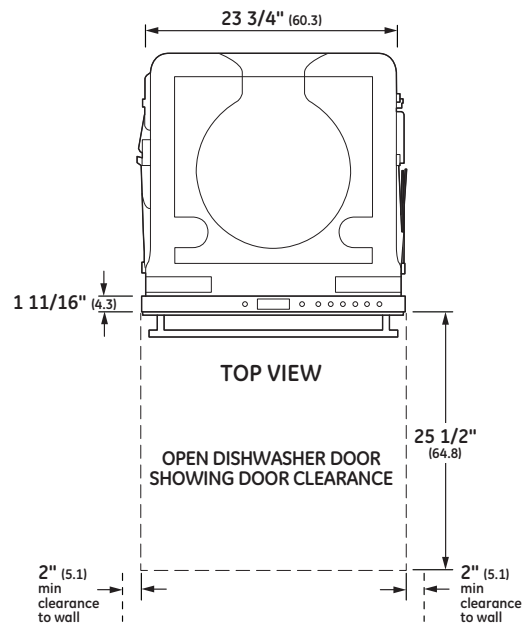

OVERALL DIMENSIONS

SPECIFICATIONS

Overall Width	23 3/4" (60.3 cm)
Overall Height	33 3/8" (84.8 cm) Min 34 5/8" (88.0 cm) Max
Overall Depth	24" (61 cm)
Door Clearance	25 1/2" (64.8 cm)
Overall Dishwasher Capacity	16 Place Settings
Minimum Cabinet Width	24" (61 cm)
Minimum Cabinet Depth	24" (61 cm)
Cutout Width	24" (61 cm)
Cutout Height	33 1/2" (85.1 cm) Min 34 3/4" (88.3 cm) Max
Electrical Requirements	9.0 A
Hose Length	No more than 12' (3.7 m)
Voltz/Hertz/Amps	115 V, 60 Hz, 15 or 20 amp circuit
Shipping Weight	139 lb (63 kg)

Dimensions in parentheses are in centimeters unless otherwise noted.

INSTALLATION

NOTES

- Ⓐ The dishwasher drain hose must be no more than 12 feet in length for proper drainage.
- Ⓑ Electrical connections are at the right front of the dishwasher and water connections are on the left. The hot water line should extend forward 30" to 40" from the rear wall. The electrical must extend forward at least 24" to reach the junction box.
- Ⓒ To prevent siphoning, an air gap or high drain loop must be used.