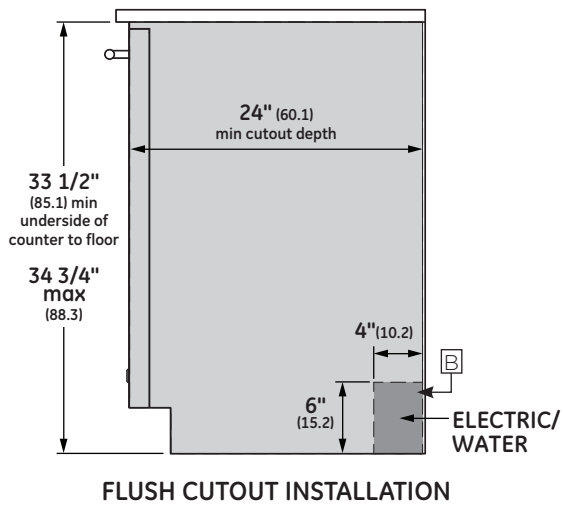

OVERALL DIMENSIONS

SPECIFICATIONS

Overall Width	23 3/4" (60.3 cm)
Overall Height	33 3/8" (84.8 cm) Min 34 5/8" (88.0 cm) Max
Overall Depth	24" (61 cm)
Door Clearance	25 1/2" (64.8 cm)
Overall Dishwasher Capacity	16 Place Settings
Minimum Cabinet Width	24" (61 cm)
Minimum Cabinet Depth	24" (61 cm)
Cutout Width	24" (61 cm)
Cutout Height	33 1/2" (85.1 cm) Min 34 3/4" (88.3 cm) Max
Electrical Requirements	9.0 A
Hose Length	No more than 12' (3.7 m)
Voltz/Hertz/Amps	115 V, 60 Hz, 15 or 20 amp circuit
Shipping Weight	139 lb (63 kg)

Dimensions in parentheses are in centimeters unless otherwise noted.

INSTALLATION

NOTES

- Ⓐ The dishwasher drain hose must be no more than 12 feet in length for proper drainage.
- Ⓑ Electrical connections are at the right front of the dishwasher and water connections are on the left. The hot water line should extend forward 30" to 40" from the rear wall. The electrical must extend forward at least 24" to reach the junction box.
- Ⓒ To prevent siphoning, an air gap or high drain loop must be used.