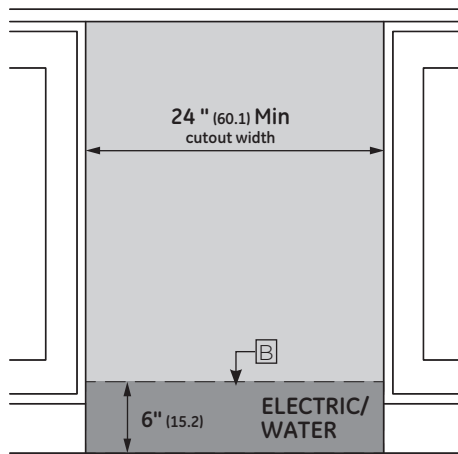

OVERALL DIMENSIONS

SPECIFICATIONS

Overall Width	23 3/4" (60.3 cm)
Overall Height	33 3/8" (84.8 cm) Min 34 5/8" (88.0 cm) Max
Overall Depth	24" (61 cm)
Door Clearance	25 1/2" (64.8 cm)
Overall Dishwasher Capacity	16 Place Settings
Minimum Cabinet Width	24" (61 cm)
Minimum Cabinet Depth	24" (61 cm)
Cutout Width	24" (61 cm)
Cutout Height	33 1/2" (85.1 cm) Min 34 3/4" (88.3 cm) Max
Electrical Requirements	9.0 A
Hose Length	No more than 12' (3.7 m)
Voltz/Hertz/Amps	115 V, 60 Hz, 15 or 20 amp circuit
Shipping Weight	139 lb (63 kg)

Dimensions in parentheses are in centimeters unless otherwise noted.

INSTALLATION

NOTES

- Ⓐ The dishwasher drain hose must be no more than 12 feet in length for proper drainage.
- Ⓑ Electrical connections are at the right front of the dishwasher and water connections are on the left. The hot water line should extend forward 30" to 40" from the rear wall. The electrical must extend forward at least 24" to reach the junction box.
- Ⓒ To prevent siphoning, an air gap or high drain loop must be used.