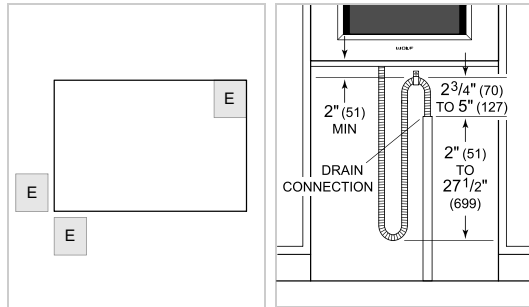

Broiler Rack

Descaling Solution

Enameled Broil Pan

Perforated Pan - 12 3/4" x 1 1/2" x 7"

Perforated Pan - 17 3/4" x 1 1/4" x 15"

Solid Pan - 12 3/4" x 1 1/2" x 7"

Solid Pan - 17 3/4" x 1 1/4" x 15"

Standard Oven Rack

Temperature Probe

Accessories available through an authorized dealer.

For local dealer information, visit subzero-wolf.com/locator.

PRODUCT SPECIFICATIONS

Model	CSOP2450CM/S
Dimensions	23 1/2"W x 17 7/8"H x 22 1/2"D
Oven Interior Dimensions	17 1/2"W x 10 3/4"H x 15 1/8"D
Overall Capacity	1.7 cu. ft.
Usable Capacity	1.2 cu. ft.
Door Clearance	14 3/16"
Weight	91 lbs
Electrical Supply	240/208 VAC, 60 Hz
Electrical Service	20 amp dedicated circuit
Drain Line TestSpec	10' (3 m) corrugated drain tubing
Plumbing Supply	6.5' (2 m) braided tubing with 3/8" female compression fitting
Plumbing Pressure	15–145 psi
Conduit Length	4 Feet

DIMENSIONS

ELECTRICAL

PLUMBING

NOTE: Dimensions in parenthesis are in millimeters unless otherwise specified

FLUSH INSTALLATION

*Will be visible and should be finished to match cabinetry.

**Dimension provides minimum reveals.

NOTE: Location of electrical supply within opening may require additional cabinet depth.