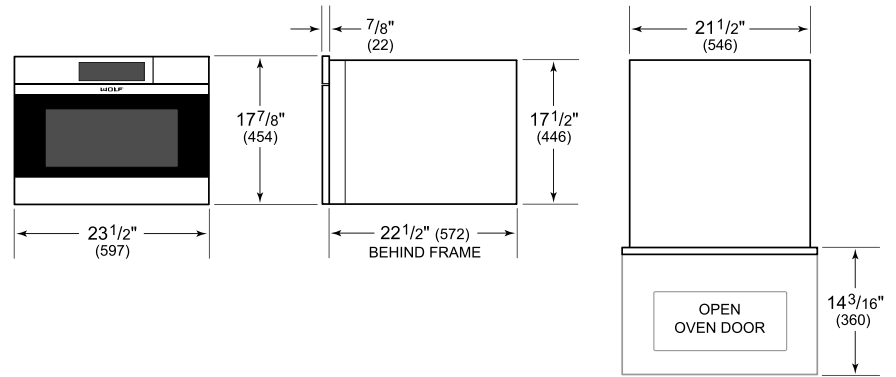

Broiler Rack

Descaling Solution

Enameled Broil Pan

Perforated Pan - 12 3/4" x 1 1/2" x 7"

Perforated Pan - 17 3/4" x 1 1/4" x 15"

Solid Pan - 12 3/4" x 1 1/2" x 7"

Solid Pan - 17 3/4" x 1 1/4" x 15"

Standard Oven Rack

Temperature Probe

Accessories available through an authorized dealer.

For local dealer information, visit subzero-wolf.com/locator.

PRODUCT SPECIFICATIONS

Model	CSOP2450CM/S
Dimensions	23 1/2"W x 17 7/8"H x 22 1/2"D
Oven Interior Dimensions	17 1/2"W x 10 3/4"H x 15 1/8"D
Overall Capacity	1.7 cu. ft.
Usable Capacity	1.2 cu. ft.
Door Clearance	14 3/16"
Weight	91 lbs
Electrical Supply	240/208 VAC, 60 Hz
Electrical Service	20 amp dedicated circuit
Drain Line TestSpec	10' (3 m) corrugated drain tubing
Plumbing Supply	6.5' (2 m) braided tubing with 3/8" female compression fitting
Plumbing Pressure	15–145 psi
Conduit Length	4 Feet

DIMENSIONS

ELECTRICAL

PLUMBING

NOTE: Dimensions in parenthesis are in millimeters unless otherwise specified

FLUSH INSTALLATION

*Will be visible and should be finished to match cabinetry.

**Dimension provides minimum reveals.