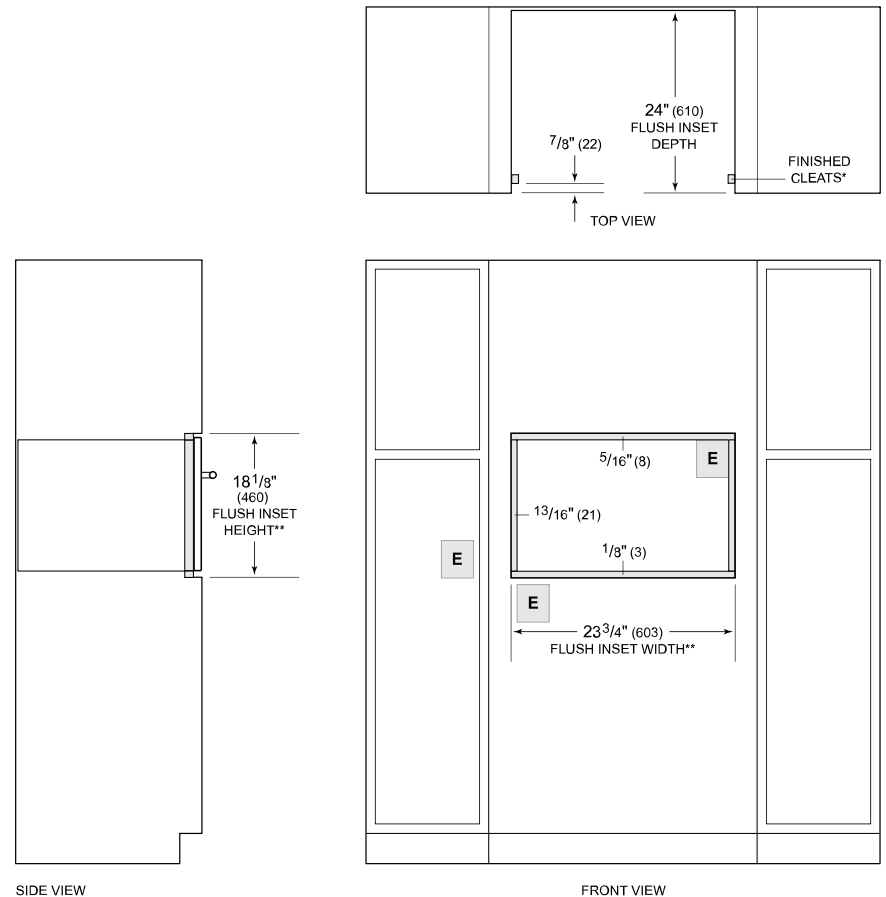

Broiler Rack

Descaling Solution

Enameled Broil Pan

Perforated Pan - 12 3/4" x 1 1/2" x 7"

Perforated Pan - 17 3/4" x 1 1/4" x 15"

Solid Pan - 12 3/4" x 1 1/2" x 7"

Solid Pan - 17 3/4" x 1 1/4" x 15"

Standard Oven Rack

Temperature Probe

Accessories available through an authorized dealer.

For local dealer information, visit subzero-wolf.com/locator.

PRODUCT SPECIFICATIONS

Model	CSOP2450CM/S
Dimensions	23 1/2"W x 17 7/8"H x 22 1/2"D
Oven Interior Dimensions	17 1/2"W x 10 3/4"H x 15 1/8"D
Overall Capacity	1.7 cu. ft.
Usable Capacity	1.2 cu. ft.
Door Clearance	14 3/16"
Weight	91 lbs
Electrical Supply	240/208 VAC, 60 Hz
Electrical Service	20 amp dedicated circuit
Drain Line TestSpec	10' (3 m) corrugated drain tubing
Plumbing Supply	6.5' (2 m) braided tubing with 3/8" female compression fitting
Plumbing Pressure	15–145 psi
Conduit Length	4 Feet

DIMENSIONS

ELECTRICAL

PLUMBING

NOTE: Dimensions in parenthesis are in millimeters unless otherwise specified

FLUSH INSTALLATION

*Will be visible and should be finished to match cabinetry.

**Dimension provides minimum reveals.

NOTE: Location of electrical supply within opening may require additional cabinet depth.