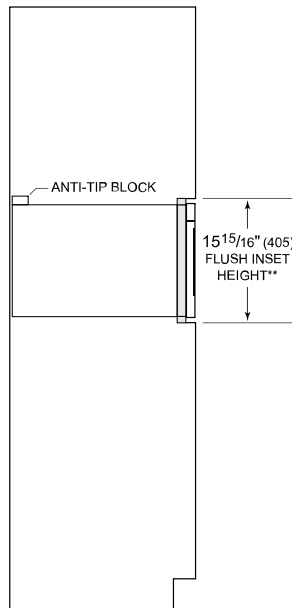

Fits a 9x13 pan and up to a 7" tall glass or dish for additional cooking flexibility

Install into surrounding cabinetry to coordinate with other Wolf built-in ovens and warming drawers

Installs can be lowered due to control panel lock providing extra safety

Model	MD30TE/S
Dimensions	29 7/8"W x 15 1/8"H x 21 7/8"D
Capacity	1.2 cu. ft.
Weight	96 lbs
Electrical Supply	120 VAC, 60 Hz
Electrical Service	15 amp dedicated circuit
Power Cord Length	4 Feet
Receptacle	3-prong grounding-type

ELECTRICAL

NOTE: Dimensions in parenthesis are in millimeters unless otherwise specified

DIMENSIONS

FLUSH INSTALLATION

SIDE VIEW

FRONT VIEW

*Will be visible and should be finished to match cabinetry.
 **Dimension provides minimum reveals.